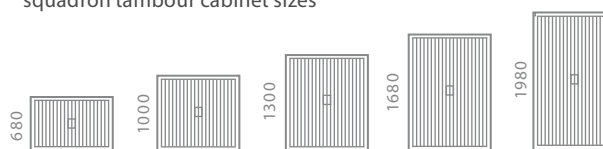

squadron tambour cabinet sizes

DATAFILE
Get Organised. Get Datafile.

t: 1800 503 453

www.datafile.com.au